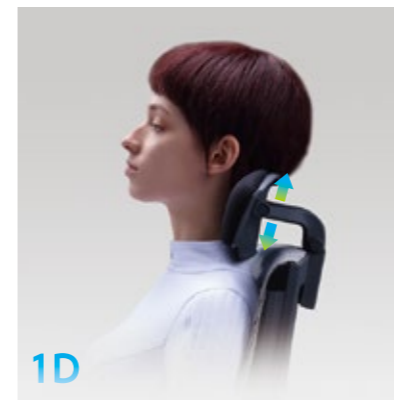

DOWNLOAD

Search

COMFORT SMART +
and download APP

COMFORT SMART +

W-wing shape headrest design, protect the neck but zero pressure on shoulder

POFIT 5D HEADREST

5D (Double height, tilt, angle and shape) adjustable headrest can suit much more users of different height range(150-190cm) and various head shapes

- 1D Height Vertical Adjustment**
Suitable to mid-height people
- 2D Height Setting Adjustment**
Suitable to taller people
- 3D Tilt Adjustment**
Suitable to all body types of people
- 4D Angle Adjustment**
Suitable to different working needs
- 5D Shape Auto-Adjustment**
Suitable to various head shapes