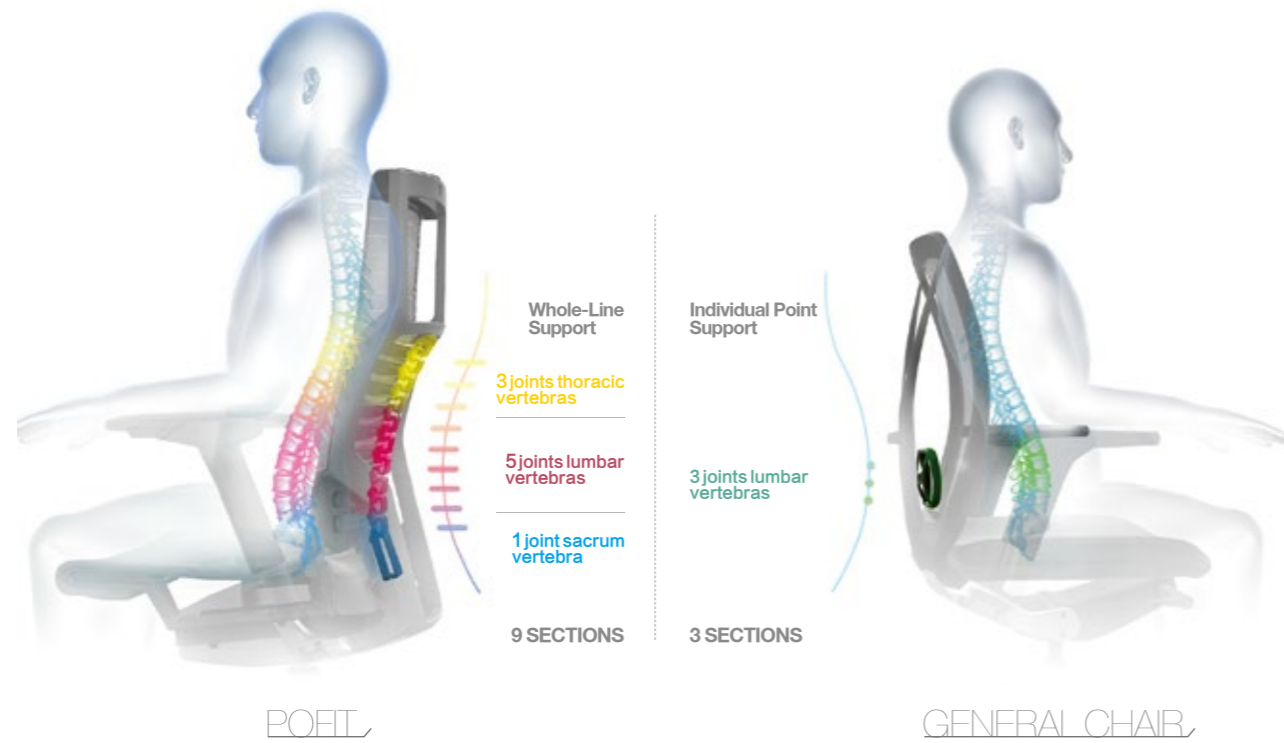

www.ambientconcept.com.my

POFIT WORLD CLASS ERGONOMIC CHAIR

- World 1st High Tech Chair with Bluetooth APP
- Dynamic Bionic Spine Pressure Relief Design
- Omni-directional & Double-wing Support Chips Design for Back Muscles
- LIVEMOTION Lumbar Tracking Design
- Intelligent Seat Cushion
- Matt Black Frame

POFIT ADVANCED ENGINEERING

Pofit is the world first chair which can interact with users through Smart APP connected by Bluetooth. And POFIT adapts ultimate bionic spine design and 20pcs support chips design for back muscle groups to redefine original ergonomic chair

Pofit applies technology to design bionic spine to bring you more than 300% protection to your whole spine. Bionic spine is the best solution for back & lumbar pain on current office chairs design field. Pofit achieved successfully whole-line support to human spine rather than individual support. Pofit's dynamic bionic spine pressure relief design, omni-directional & double-wing support chips to back muscles and LIVEMOTION lumbar tracking design, all provide perfect and comfortable support to users' whole back, including whole spine and back muscle groups

BIONIC SPINE ADJUSTMENT

7 POSITIONS LEVEL
meet users with the height of 150 ~ 190cm

POFIT FUNCTIONS TO ADJUST

INTELLIGENT SEAT CUSHION

- 1 Single Lever Control**
Seat Height & Back Tilt with 4 positions locking
- 2 Two Modes Back Tilt**
'LOOSEN' mode for natural and relaxed support
'TIGHTEN' mode for powerful support
- 3 Front Seat Depth Adjustment**
Make seat depth adjustment ergonomically without changing sitting position