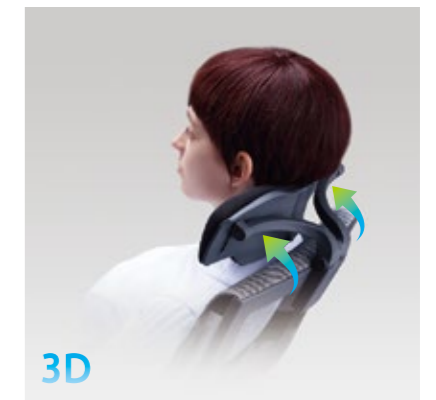

DOWNLOAD

Search

COMFORT SMART +
and download APP

COMFORT SMART +

W-wing shape headrest design, protect the neck but zero pressure on shoulder

POFIT 5D HEADREST

5D (Double height, tilt, angle and shape) adjustable headrest can suit much more users of different height range(150-190cm) and various head shapes

- 1D Height Vertical Adjustment**
Suitable to mid-height people
- 2D Height Setting Adjustment**
Suitable to taller people
- 3D Tilt Adjustment**
Suitable to all body types of people
- 4D Angle Adjustment**
Suitable to different working needs
- 5D Shape Auto-Adjustment**
Suitable to various head shapes