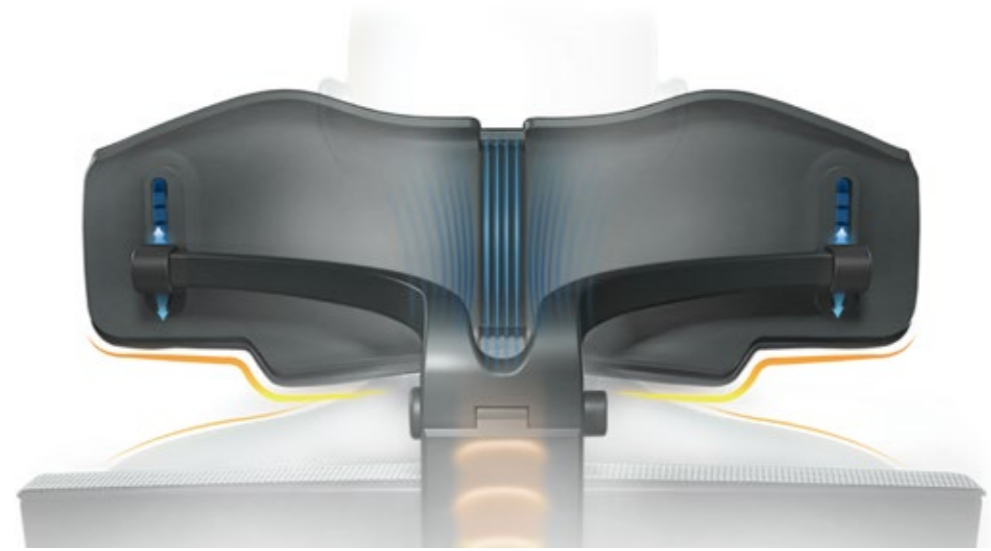

DOWNLOAD

Search

COMFORT SMART +
and download APP

COMFORT SMART +

W-wing shape headrest design, protect the neck but zero pressure on shoulder

POFIT 5D HEADREST

5D (Double height, tilt, angle and shape) adjustable headrest can suit much more users of different height range(150-190cm) and various head shapes

- 1D Height Vertical Adjustment**
Suitable to mid-height people
- 2D Height Setting Adjustment**
Suitable to taller people
- 3D Tilt Adjustment**
Suitable to all body types of people
- 4D Angle Adjustment**
Suitable to different working needs
- 5D Shape Auto-Adjustment**
Suitable to various head shapes